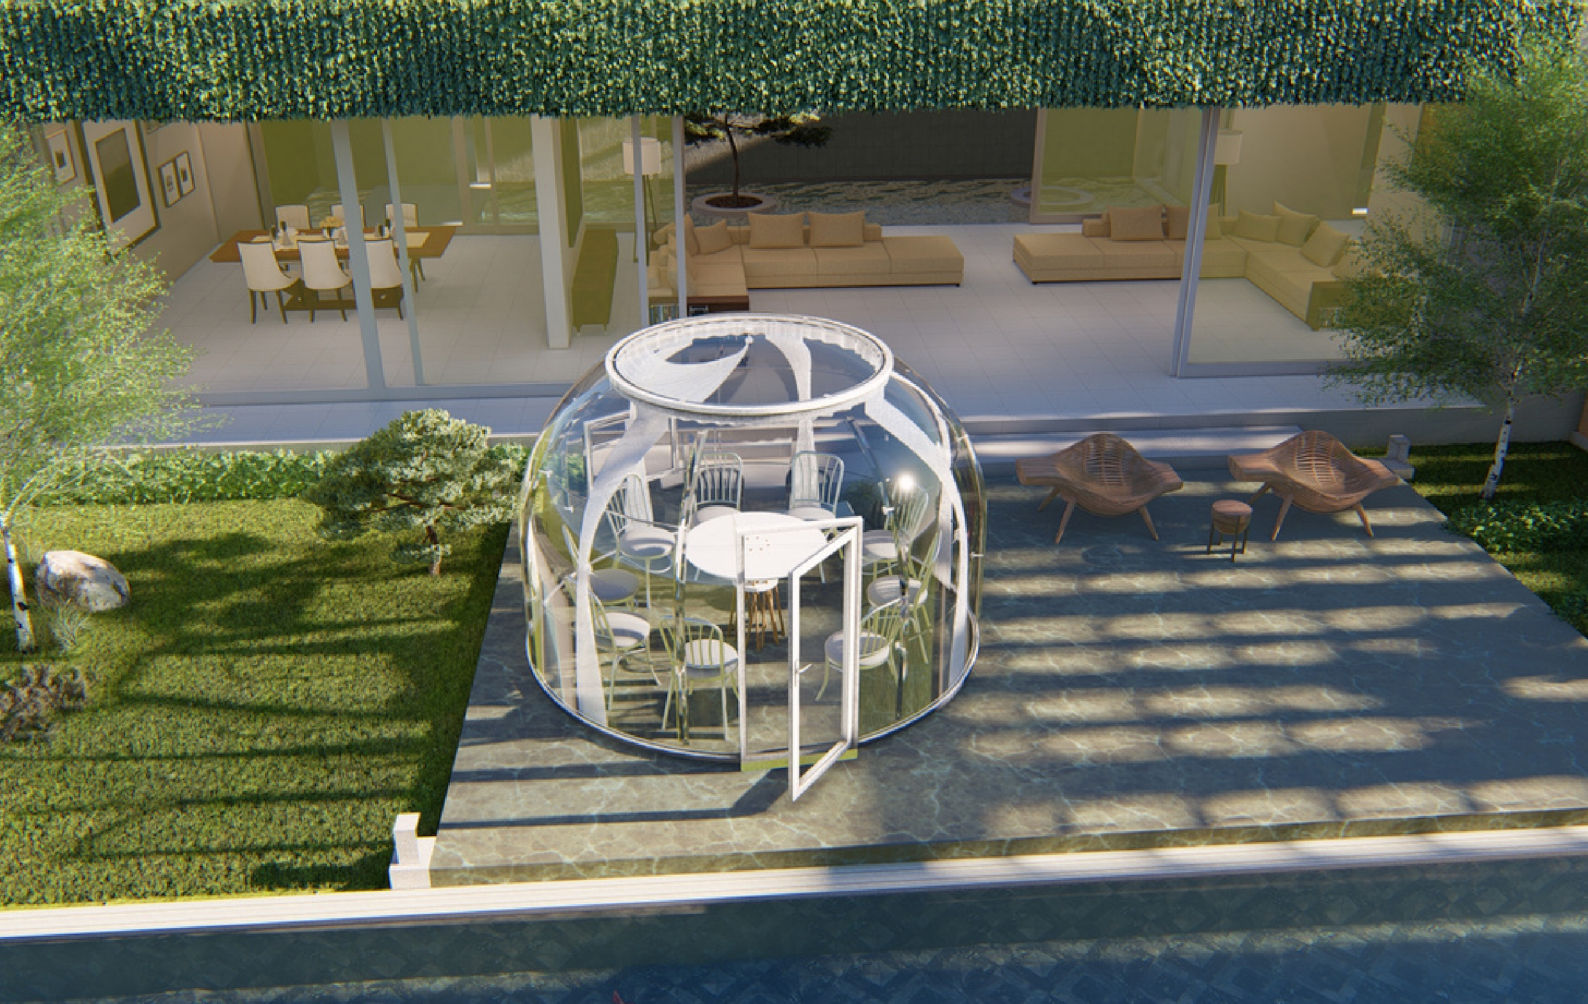

Product Guide

astradomes.com.au

2.5m Astra Domes

PRODUCT SPECIFICATION

Indoor Area	4.9 m ²
Diameter	2.5 m
Height	2.5 m
Weight	150 kg
Frame Material	Aviation Aluminium
Panel Material	PC Polycarbonate

3.5m Astra Domes

PRODUCT SPECIFICATION

Indoor Area	9.6 m ²
Diameter	3.5 m
Height	2.5 m
Weight	240 kg
Frame Material	Aviation Aluminium
Panel Material	PC Polycarbonate

4m Astra Domes

PRODUCT SPECIFICATION

Indoor Area	12.6 m ²
Diameter	4.0 m
Height	2.8 m
Weight	350 kg
Frame Material	Aviation Aluminium
Panel Material	PC Polycarbonate