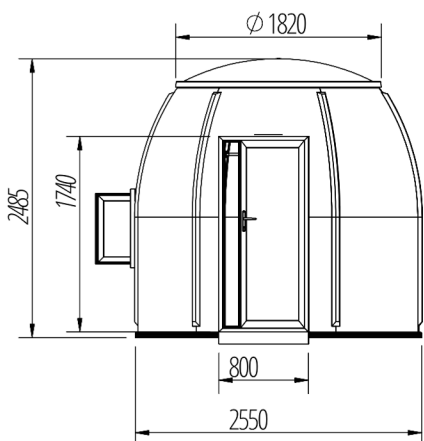

Product Guide

astradomes.com.au

2.5m Astra Domes

PRODUCT SPECIFICATION

Indoor Area	4.9 m ²
Diameter	2.5 m
Height	2.5 m
Weight	150 kg
Frame Material	Aviation Aluminium
Panel Material	PC Polycarbonate

3.5m Astra Domes

PRODUCT SPECIFICATION

Indoor Area	9.6 m ²
Diameter	3.5 m
Height	2.5 m
Weight	240 kg
Frame Material	Aviation Aluminium
Panel Material	PC Polycarbonate

4m Astra Domes

PRODUCT SPECIFICATION

Indoor Area	12.6 m ²
Diameter	4.0 m
Height	2.8 m
Weight	350 kg
Frame Material	Aviation Aluminium
Panel Material	PC Polycarbonate