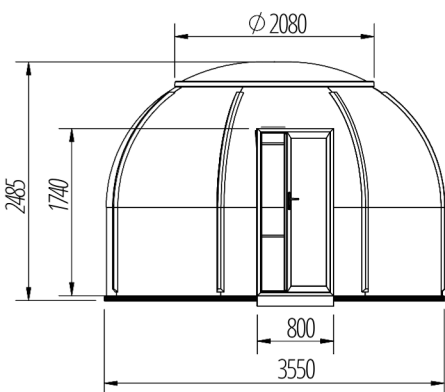

Product Guide

astradomes.com.au

2.5m Astra Domes

PRODUCT SPECIFICATION

Indoor Area	4.9 m ²
Diameter	2.5 m
Height	2.5 m
Weight	150 kg
Frame Material	Aviation Aluminium
Panel Material	PC Polycarbonate

3.5m Astra Domes

PRODUCT SPECIFICATION

Indoor Area	9.6 m ²
Diameter	3.5 m
Height	2.5 m
Weight	240 kg
Frame Material	Aviation Aluminium
Panel Material	PC Polycarbonate

4m Astra Domes

PRODUCT SPECIFICATION

Indoor Area	12.6 m ²
Diameter	4.0 m
Height	2.8 m
Weight	350 kg
Frame Material	Aviation Aluminium
Panel Material	PC Polycarbonate